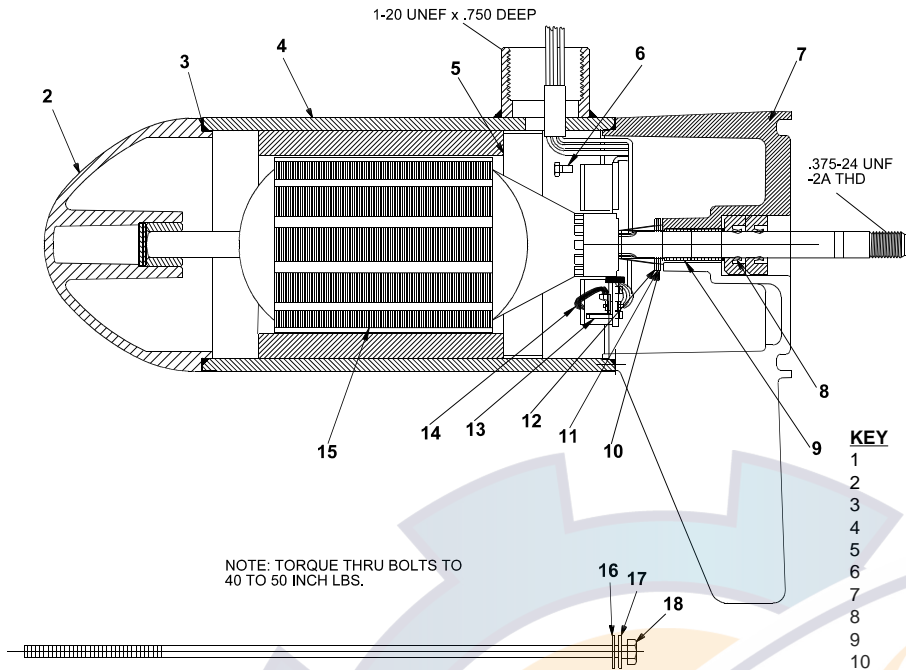

## BRUTE 550

**SPECIFICATIONS:**

Year of Intro	1996
Thrust	50 LBS
Volts	12/24VDC
Amp Draw	0 to 34 amps
Mount	20 Bow
Speeds	10 Fwd/Rev

Model:  
**550**

KEY	QTY	DESCRIPTION	PART NO.
1	X	MOTOR	BF397-02
2	1	NOSE CAP	JF3212-01
3	2	O RING SEAL	MR217-01
4	1	HOUSING ASY	JF3210-01
5	1	RETAINER	JF233-01
6	2	BRUSH CARD SCREW	MR228-01
7	1	COMM CAP	BF3205-01
8	2	SHAFT SEAL	MR223-01
9	1	BEARING	MR206-01
10	1	NYLATRON WASHER	MR226-01
11	1	WASHER	MR227-01
12	1	E RING	MR219-01
13	2	BRUSH SPRINGS	MR214-02
14	1	BRUSH ASY LESS SPRING	BF3201-01
15	1	ARMATURE 3.5"	KF3207-01
16	4	STATIC SEAL	MR222-01
17	4	THRU BOLT WASHER	MR216-01
18	2	THRU BOLT	MR218-02

**WIRING**