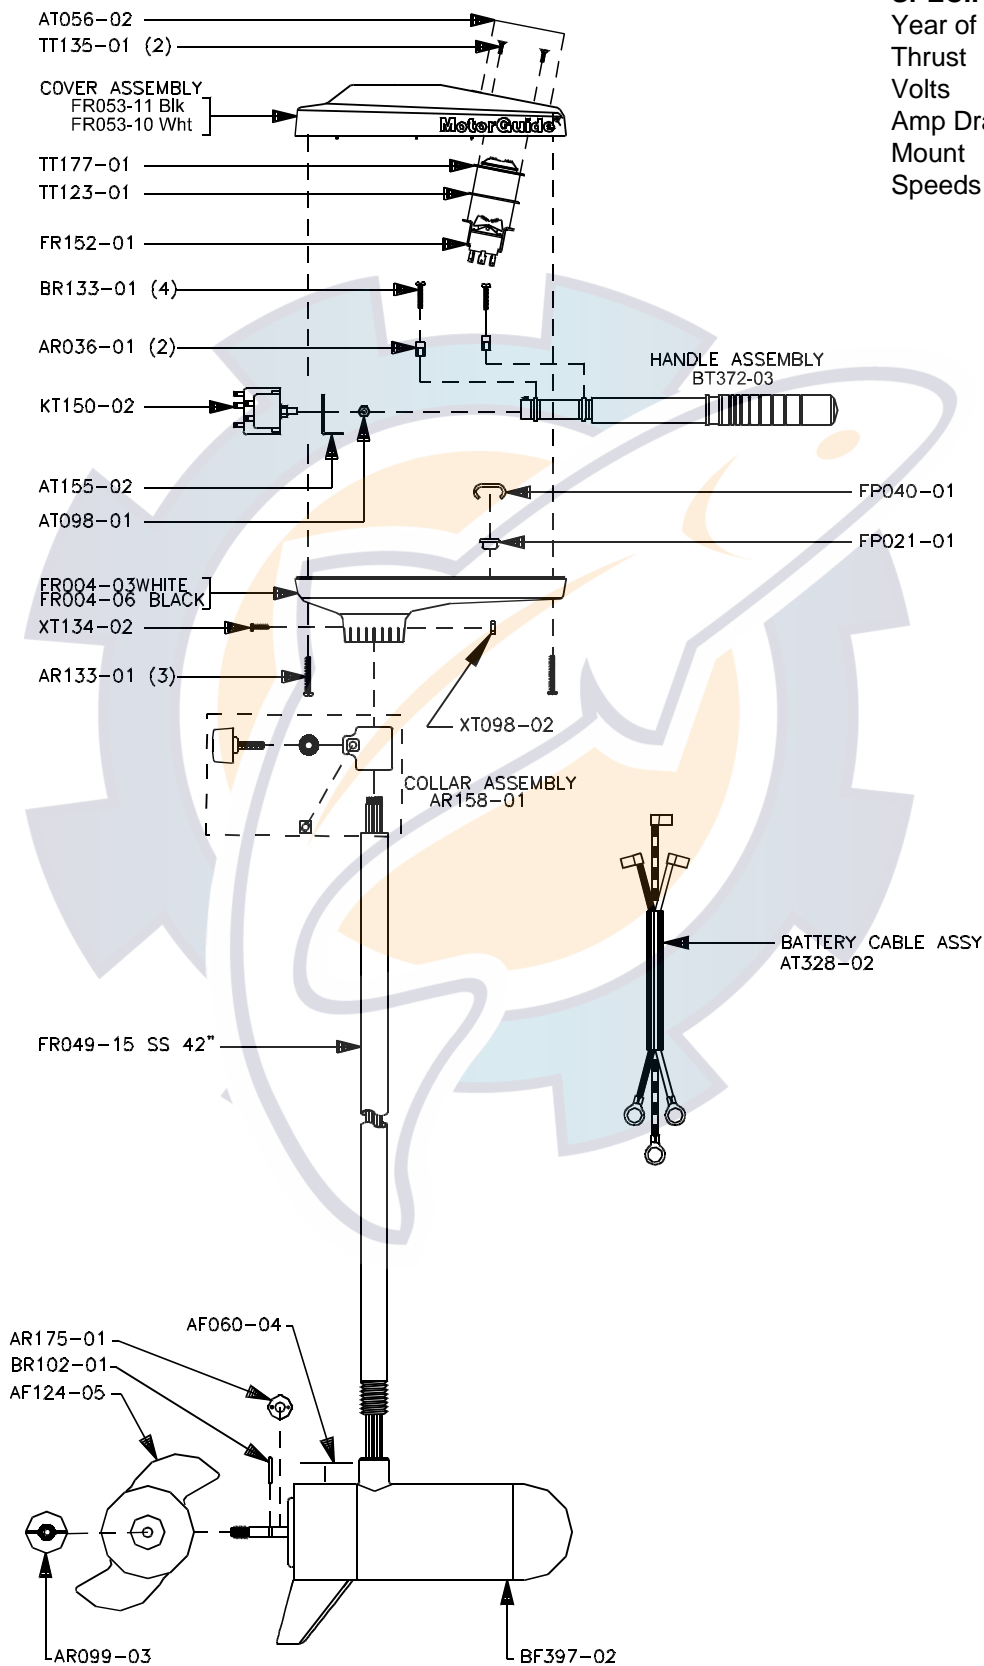

## BRUTE 550

**SPECIFICATIONS:**

Year of Intro	1996
Thrust	50 LBS
Volts	12/24VDC
Amp Draw	0 to 34 amps
Mount	20 Bow
Speeds	10 Fwd/Rev

Model:  
**550**

KEY	QTY	DESCRIPTION	PART NO.
1	X	MOTOR	BF397-02
2	1	NOSE CAP	JF3212-01
3	2	O RING SEAL	MR217-01
4	1	HOUSING ASY	JF3210-01
5	1	RETAINER	JF233-01
6	2	BRUSH CARD SCREW	MR228-01
7	1	COMM CAP	BF3205-01
8	2	SHAFT SEAL	MR223-01
9	1	BEARING	MR206-01
10	1	NYLATRON WASHER	MR226-01
11	1	WASHER	MR227-01
12	1	E RING	MR219-01
13	2	BRUSH SPRINGS	MR214-02
14	1	BRUSH ASY LESS SPRING	BF3201-01
15	1	ARMATURE 3.5"	KF3207-01
16	4	STATIC SEAL	MR222-01
17	4	THRU BOLT WASHER	MR216-01
18	2	THRU BOLT	MR218-02

**WIRING**